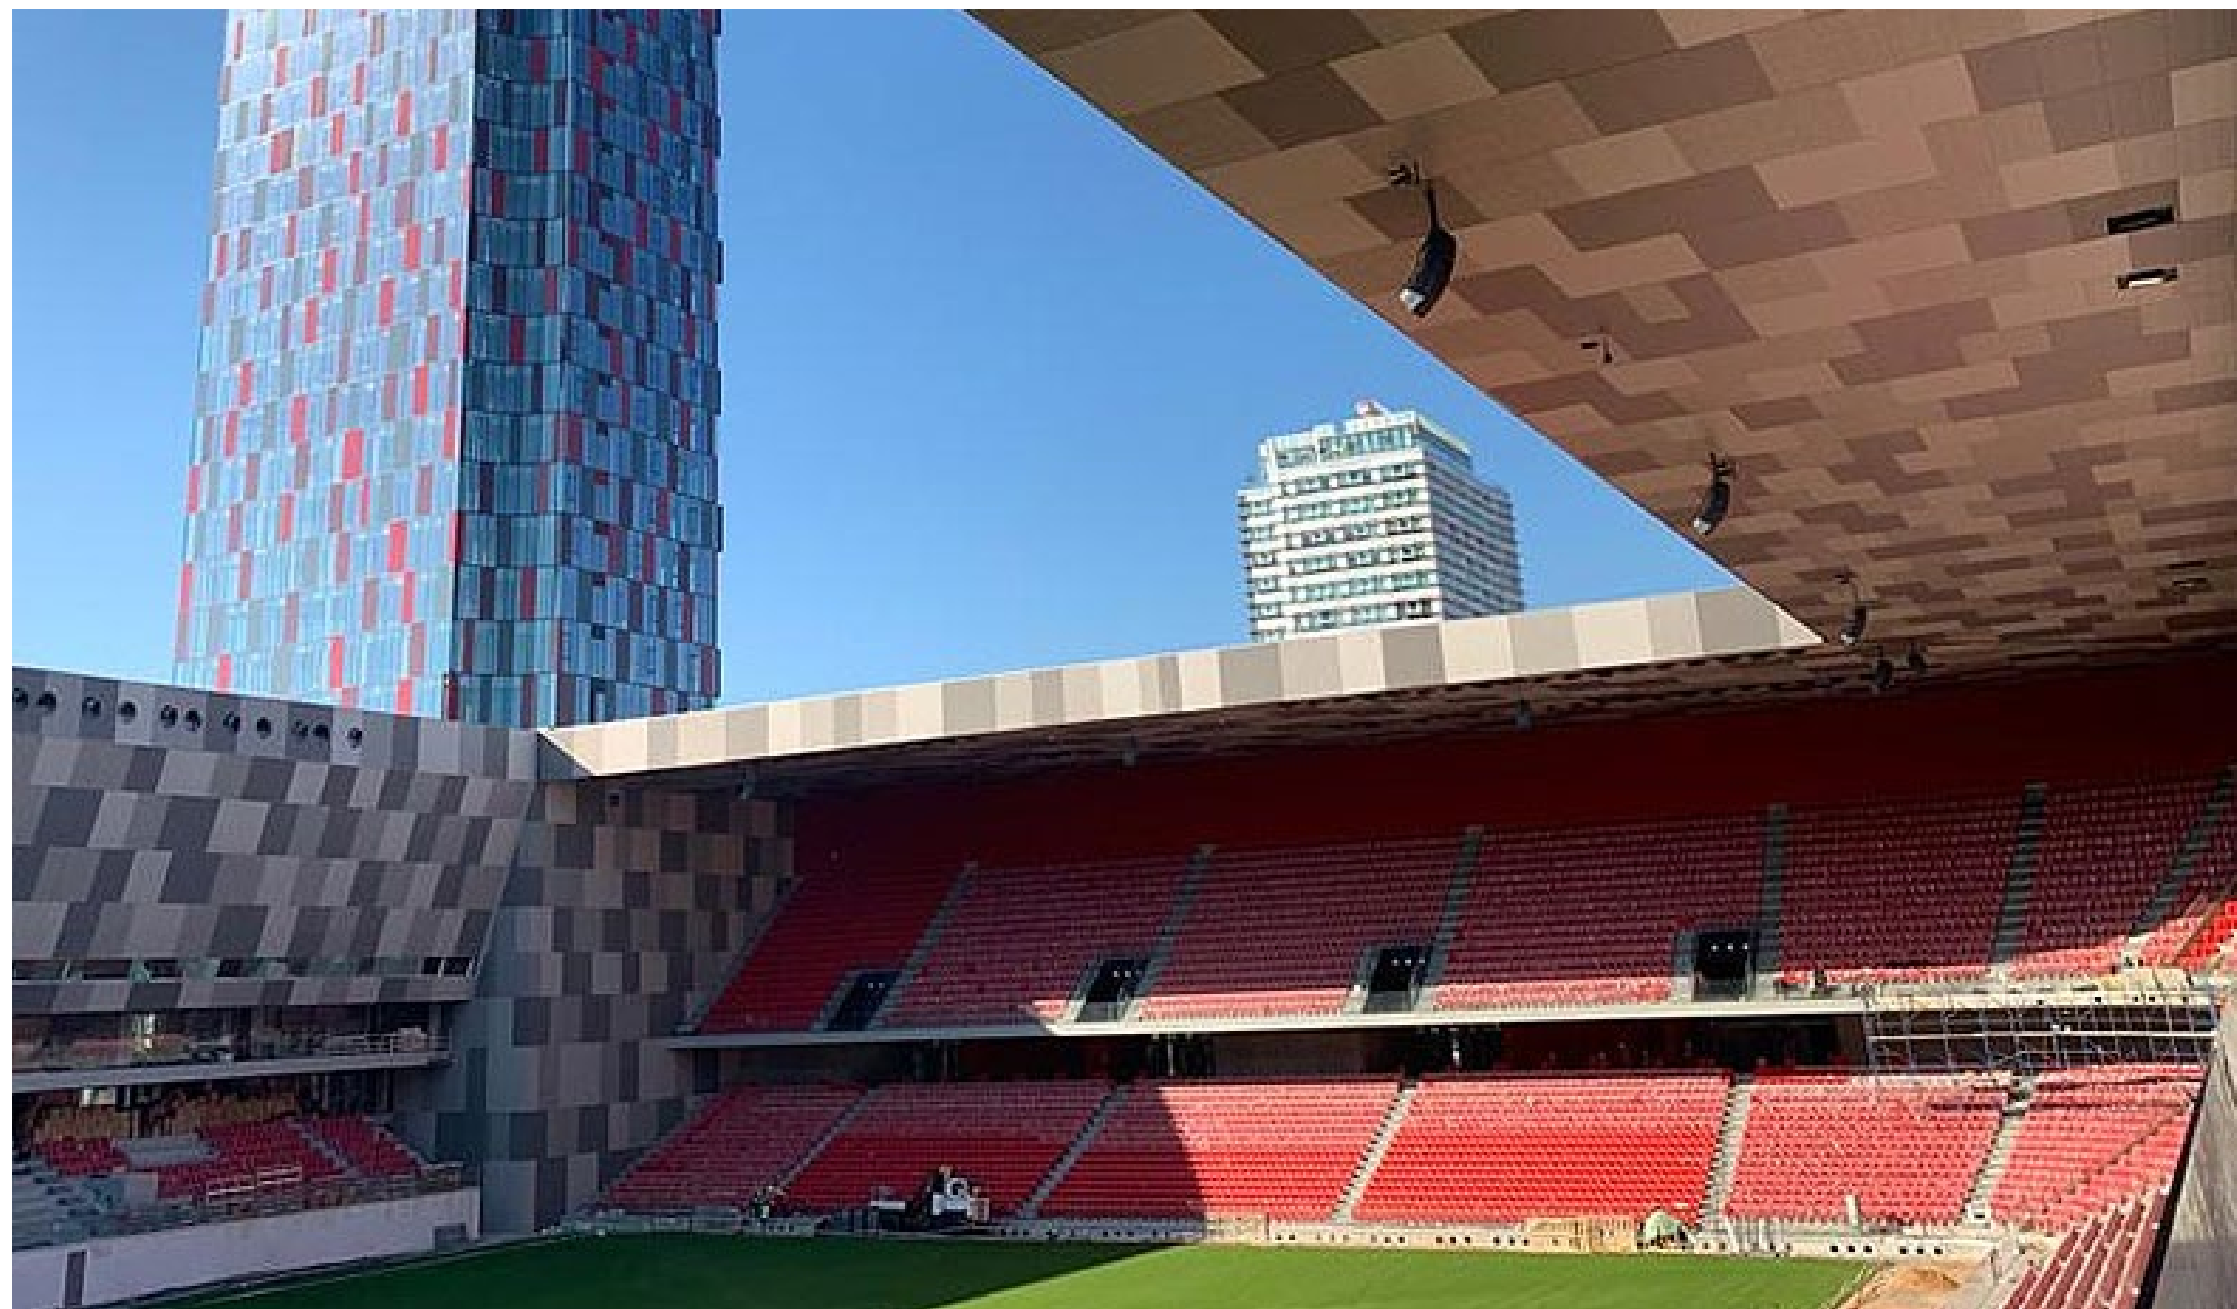

**ELCOM SYSTEM IS  
EXALTATION OF TECHNOLOGY**

**Arena Kombëtare**  
New Tirana Stadium

A futuristic, multi-colored building with a grid of blue light beams overlaid on it. The building features a prominent cylindrical section with a blue glass facade and a multi-colored facade with yellow, red, and green panels. The scene is set against a dark background with a grid of blue light beams creating a sense of depth and technology.