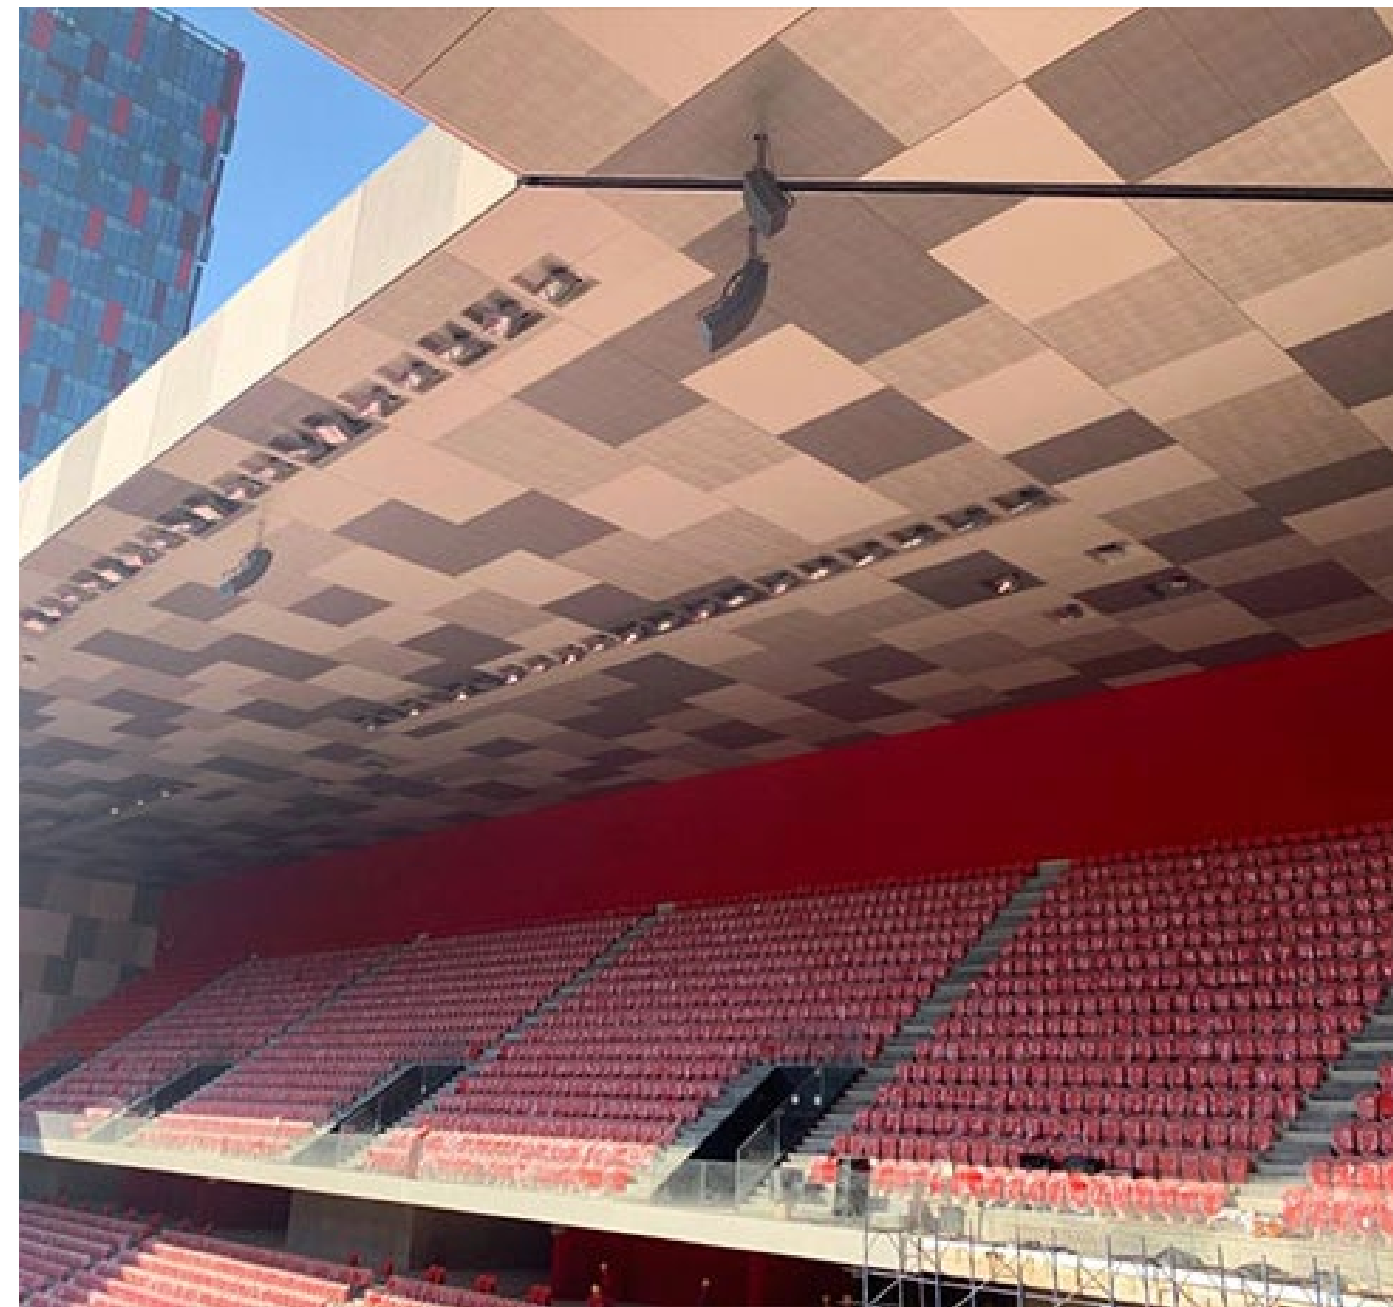

**ELCOM SYSTEM IS  
EXALTATION OF TECHNOLOGY**

**Arena Kombëtare**  
New Tirana Stadium

A futuristic, multi-colored building with a grid of blue light beams overlaid on it. The building features a prominent cylindrical section with a blue glass facade and a multi-colored facade with yellow, red, and green panels. The scene is set against a dark background with a grid of blue light beams creating a sense of depth and technology.