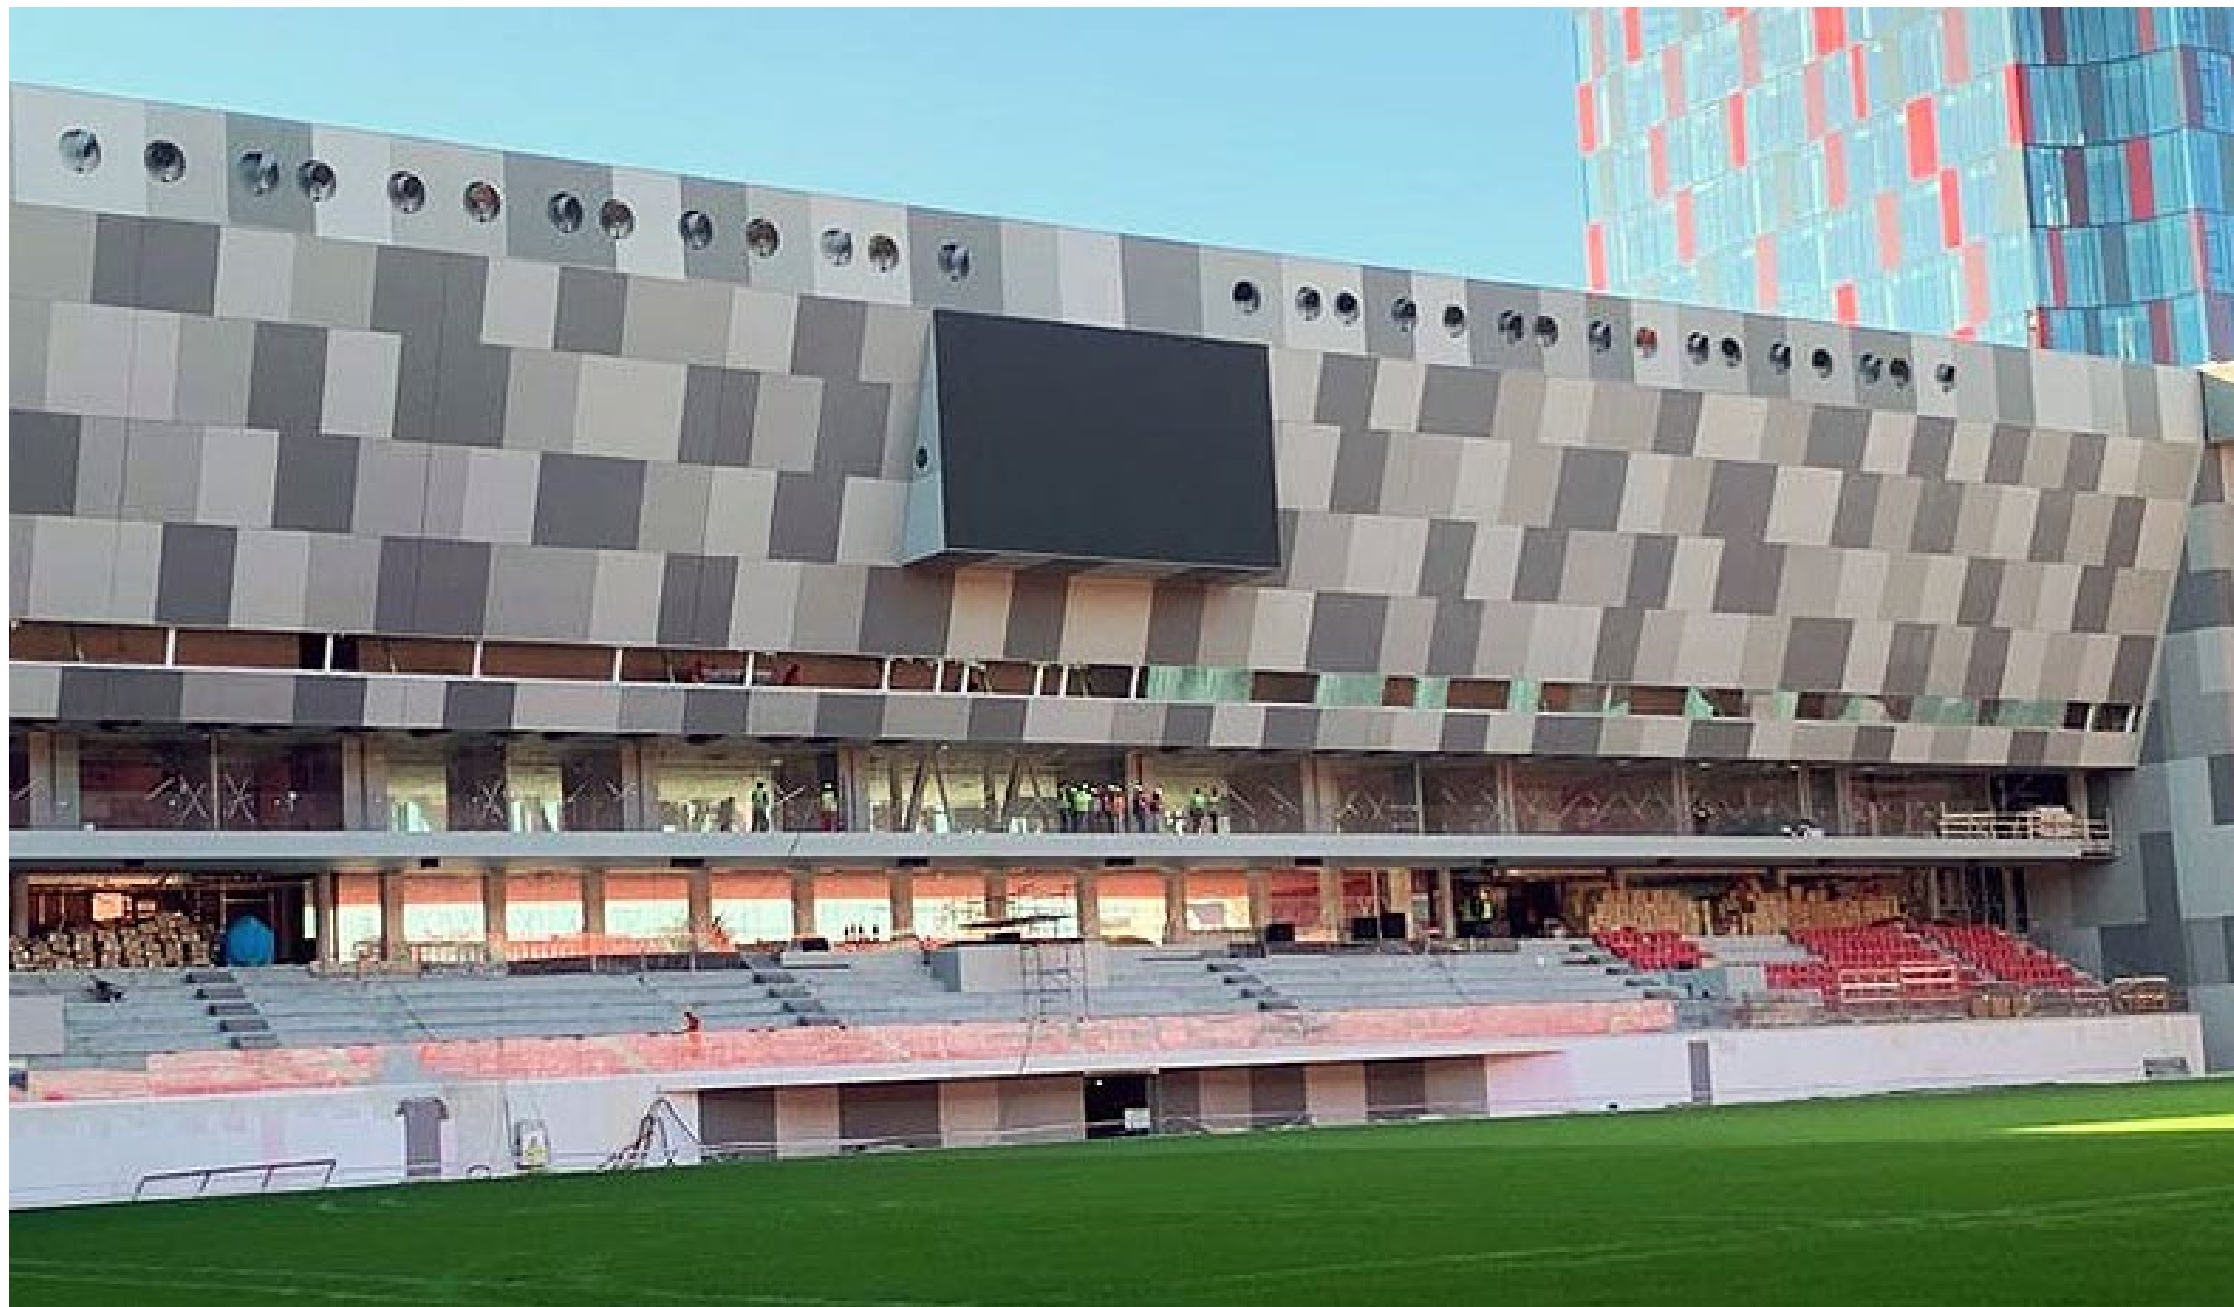

**ELCOM SYSTEM IS  
EXALTATION OF TECHNOLOGY**

**Arena Kombëtare**  
New Tirana Stadium

A futuristic, multi-colored building with a grid of blue light beams overlaid on it. The building features a prominent cylindrical section with a blue glass facade and a multi-colored facade with yellow, red, and green panels. The scene is set against a dark background with a grid of blue light beams creating a sense of depth and technology.