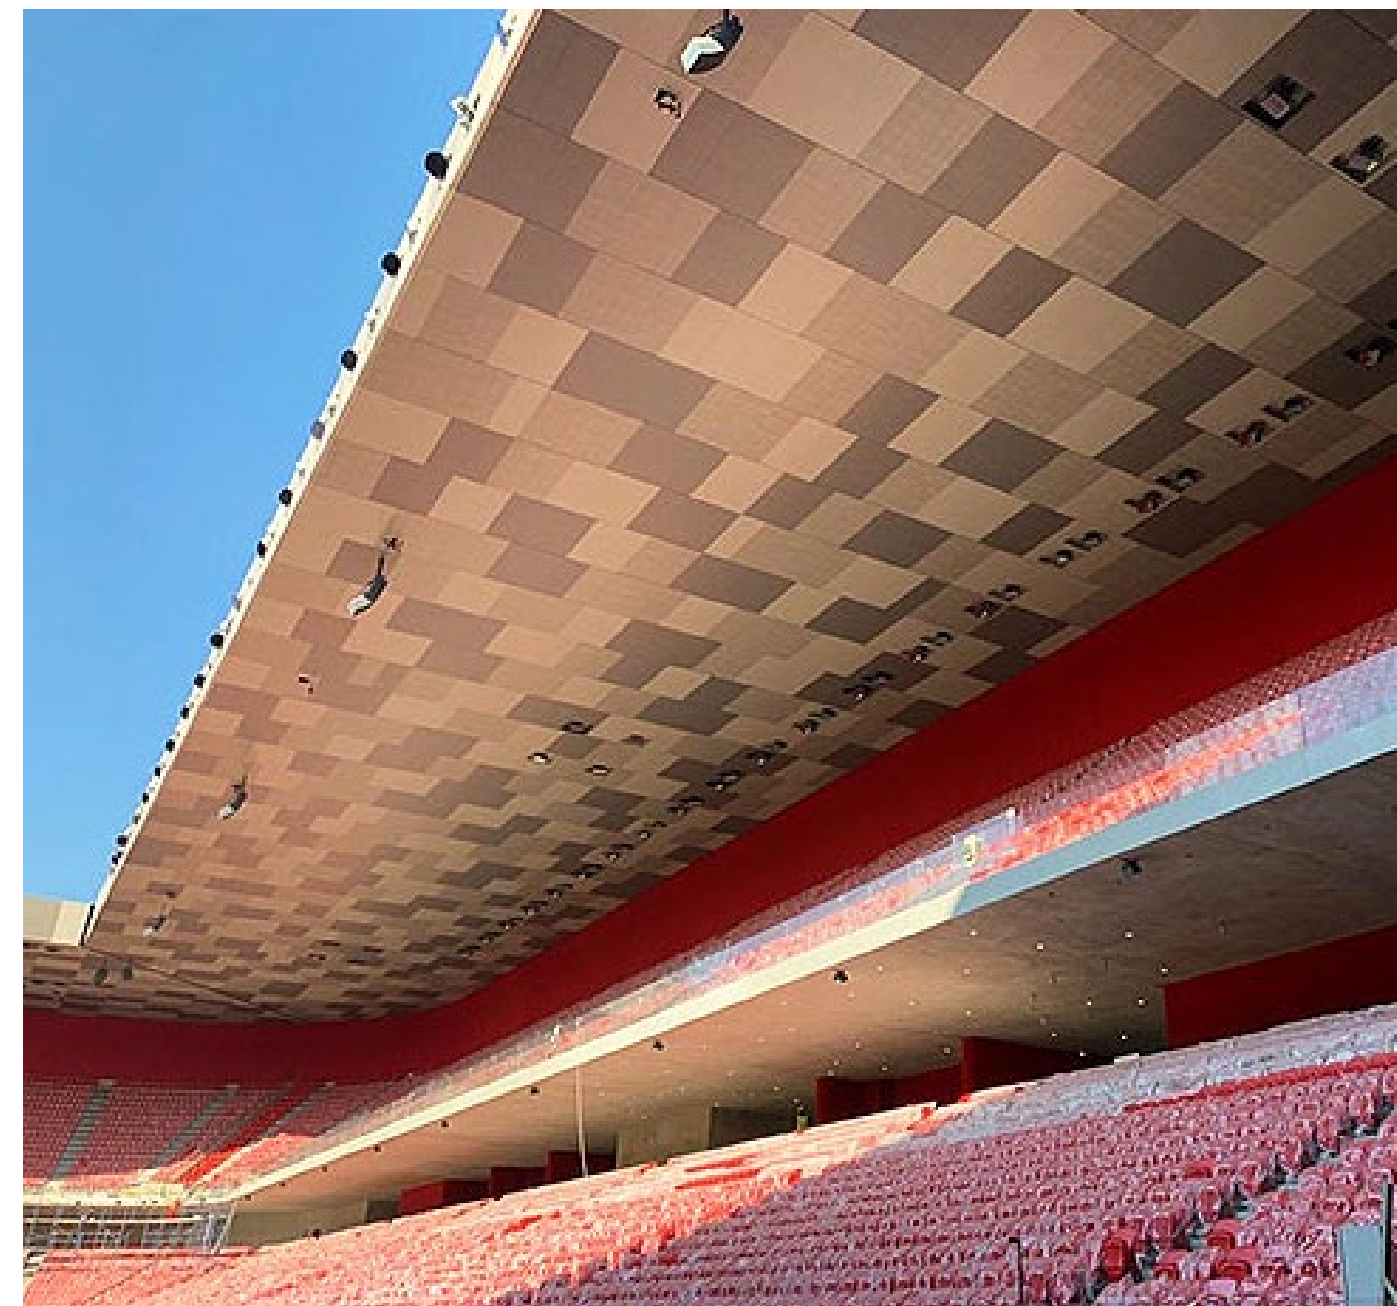

**ELCOM SYSTEM IS  
EXALTATION OF TECHNOLOGY**

**Arena Kombëtare**  
New Tirana Stadium

A futuristic, multi-colored building with a grid of blue light beams overlaid on it. The building features a prominent cylindrical section with a blue glass facade and a multi-colored facade with yellow, red, and green panels. The scene is set against a dark background with a grid of blue light beams creating a sense of depth and technology.